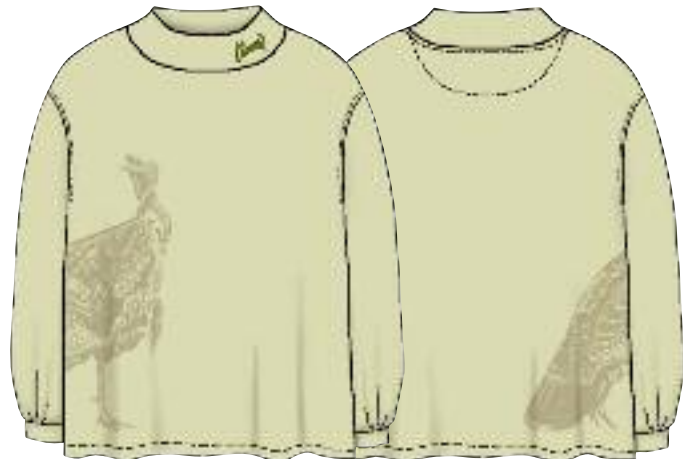

MOCK TURTLENECKS

available
NOW

AFTCOOL 60/40 cotton polyester blend with wrap-around print design and "signature" logo on front collar. (AFTCOOL cotton polyester is uniquely engineered to absorb and pull moisture away from your skin, keeping you cooler and dryer.) Sizes: M, L, XL, 2X

Largemouth Bass
MA62534 • (OLI) olive

Smallmouth Bass
MA62535 • (BLK) black

Jump
MA62536 • (OLI) olive

Ten Point Buck
MA62537 • (BLK) black

Wild Turkey
MA62538 • (SAN) sand

Mallard
MA62539 • (BRN) brown

for the store nearest you, visit our website at www.aftcobluewater.com